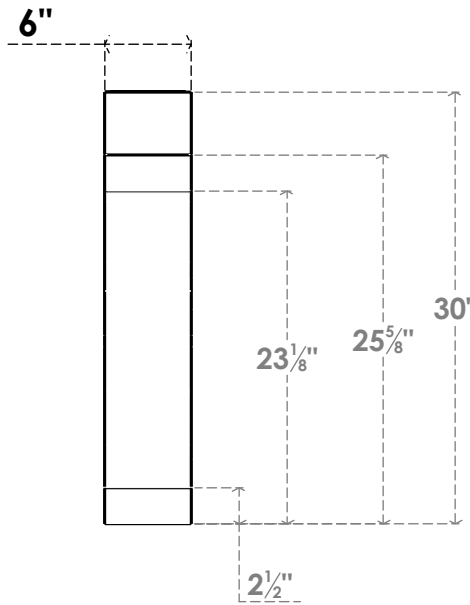

ITEM NUMBER: BRCPC060X24000X30000LEC

6"W X 24"D X 30"H LEGACY ARCHITECTURAL GRADE PVC CLOSED KNEE BRACE

SIDE PROFILE

FRONT PROFILE

ISOMETRIC

EKENA MILLWORK
2300 WEST MAIN ST.
CLARKSVILLE, TX 75426
TOLL FREE: 866-607-0453
WWW.EKENAMILLWORK.COM

NOTES

1. INSTALLATION TO BE COMPLETED IN ACCORDANCE WITH MANUFACTURER'S SPECIFICATIONS.
2. DRAWING MAY NOT BE TO SCALE
3. THIS DRAWING IS INTENDED FOR DESIGN AND PLANNING PURPOSES ONLY.
4. ALL INFORMATION CONTAINED HEREIN WAS CURRENT AT THE TIME OF DEVELOPMENT BUT MUST BE REVIEWED AND APPROVED BY THE PRODUCT MANUFACTURER TO BE CONSIDERED ACCURATE.
5. ARCHITECTURAL GRADE PVC PRODUCTS ARE MADE FROM EXPANDED CELLULAR PVC AND COME NATURALLY WHITE BUT MAY BE PAINTED