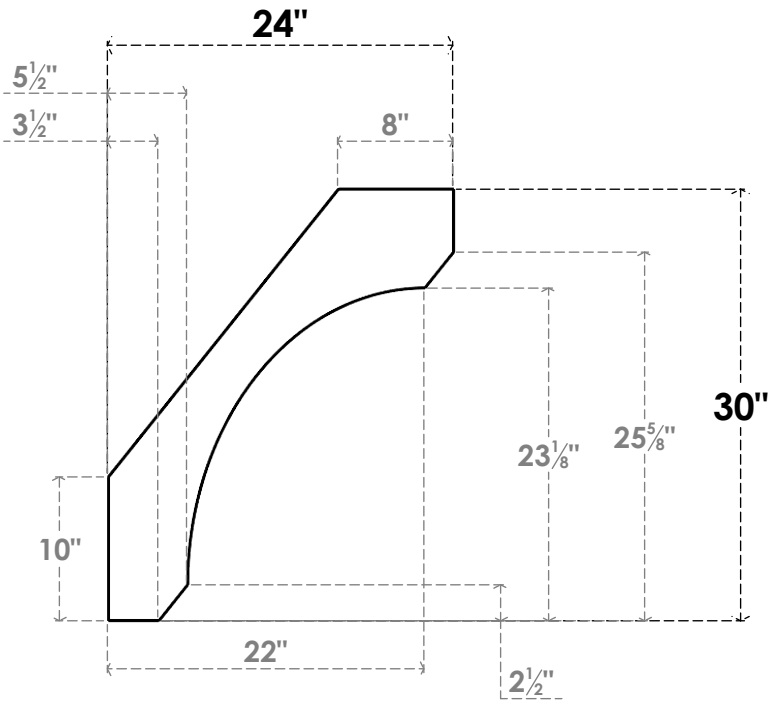

ITEM NUMBER: BRCPC060X24000X30000LEC

6"W X 24"D X 30"H LEGACY ARCHITECTURAL GRADE PVC CLOSED KNEE BRACE

SIDE PROFILE

FRONT PROFILE

ISOMETRIC

EKENA MILLWORK
2300 WEST MAIN ST.
CLARKSVILLE, TX 75426
TOLL FREE: 866-607-0453
WWW.EKENAMILLWORK.COM

NOTES

1. INSTALLATION TO BE COMPLETED IN ACCORDANCE WITH MANUFACTURER'S SPECIFICATIONS.
2. DRAWING MAY NOT BE TO SCALE
3. THIS DRAWING IS INTENDED FOR DESIGN AND PLANNING PURPOSES ONLY.
4. ALL INFORMATION CONTAINED HEREIN WAS CURRENT AT THE TIME OF DEVELOPMENT BUT MUST BE REVIEWED AND APPROVED BY THE PRODUCT MANUFACTURER TO BE CONSIDERED ACCURATE.
5. ARCHITECTURAL GRADE PVC PRODUCTS ARE MADE FROM EXPANDED CELLULAR PVC AND COME NATURALLY WHITE BUT MAY BE PAINTED